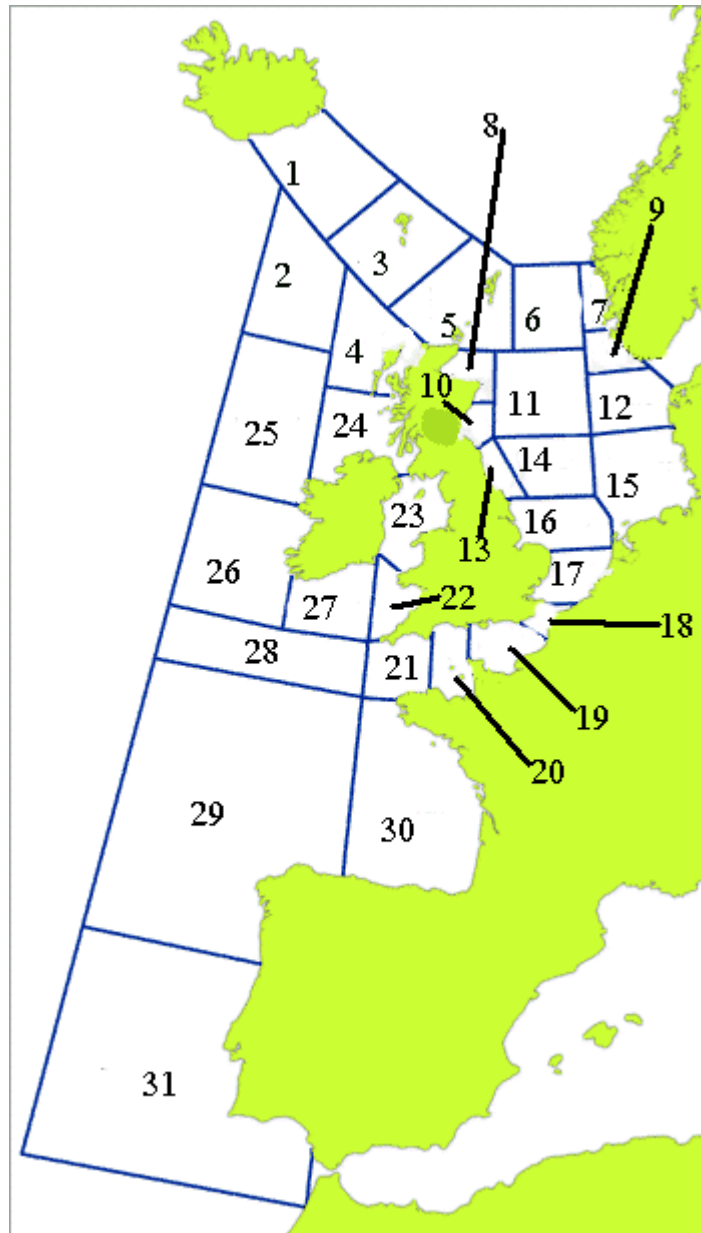

ROUND ONE - NAME THE SHIPPING FORECAST AREAS

Bailey, Biscay, Cromarty, Dogger, Dover, Faeroes, Fair Isle, Fastnet, Fisher, FitzRoy, Forth, Forties, German Bight, Hebrides, Humber, Irish Sea, Lundy, Malin, North Utsire, Plymouth, Portland, Rockall, Shannon, Sole, South East Iceland, South Utsire, Thames, Trafalgar, Tyne, Viking, Wight.